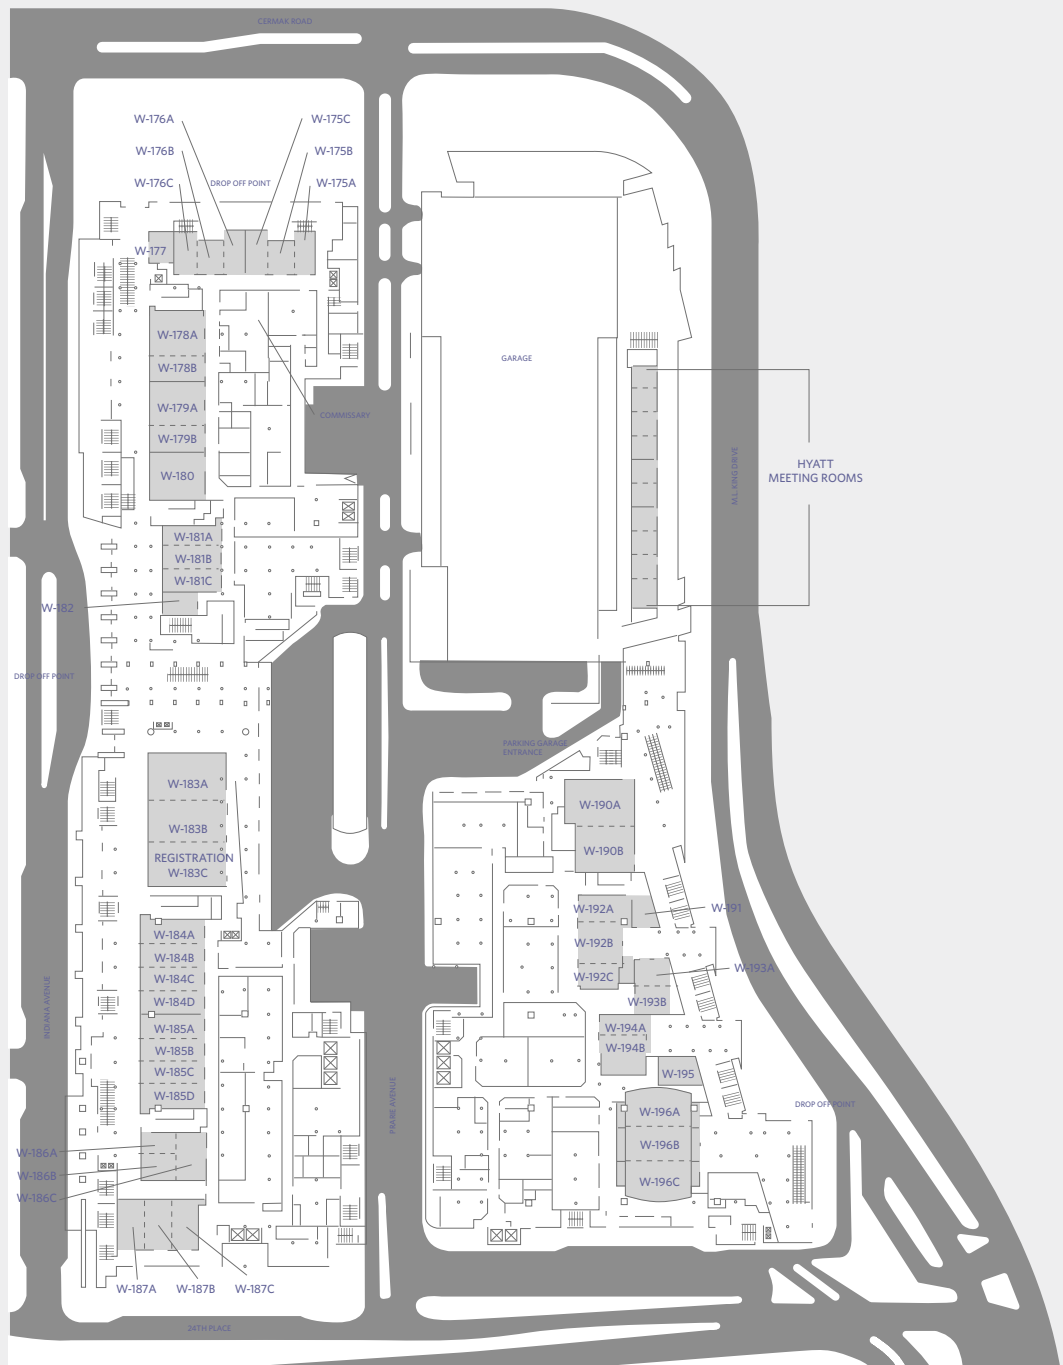

FLOOR PLAN
West Building—Level One