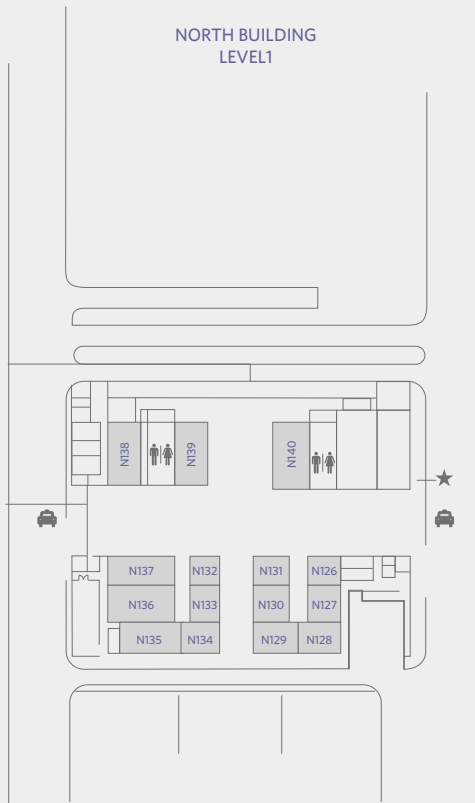

FLOOR PLAN  
 South Building

SOUTH BUILDING LEVEL 1

SOUTH BUILDING LEVEL 4

SOUTH BUILDING LEVEL 5

HYATT REGENCY McCORMICK PLACE  
2233 South Dr. Martin Luther King Jr. Drive  
Chicago, IL 60616, USA  
T +1 312 567 1234  
F +1 312 528 4189  
mccormickplace.regency.hyatt.com

FLOOR PLAN  
North Building

HYATT REGENCY McCORMICK PLACE  
 2233 South Dr. Martin Luther King Jr. Drive  
 Chicago, IL 60616, USA  
 T +1 312 567 1234  
 F +1 312 528 4189  
 mccormickplace.regency.hyatt.com