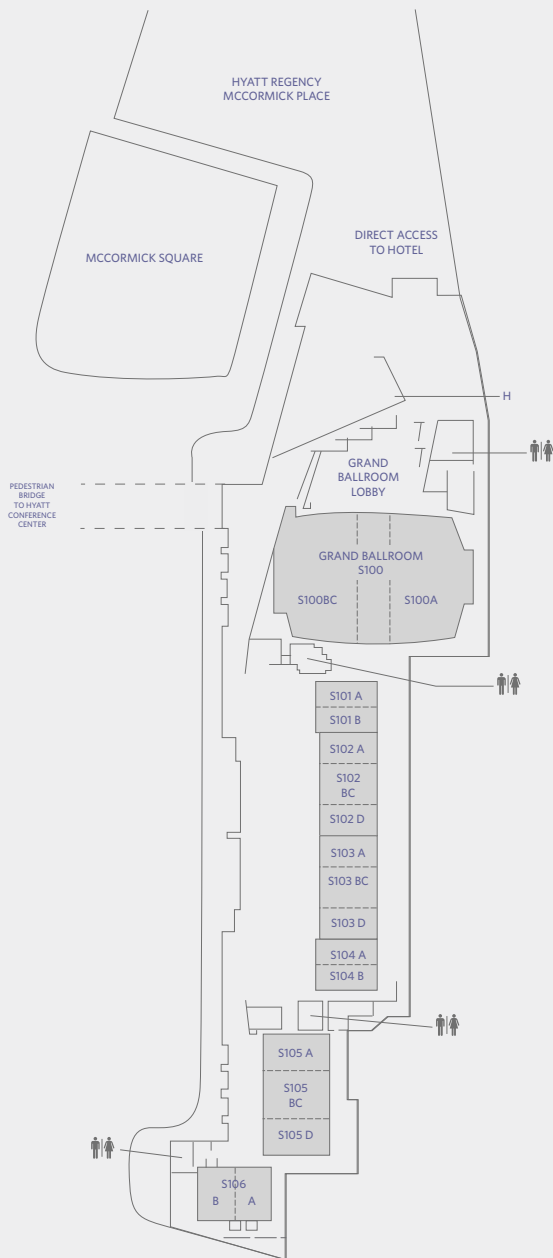

FLOOR PLAN  
 Conference Center

HYATT REGENCY MCCORMICK PLACE  
2233 South Dr. Martin Luther King Jr. Drive  
Chicago, IL 60616, USA  
T +1 312 567 1234  
F +1 312 528 4189  
mccormickplace.regency.hyatt.com

FLOOR PLAN  
McCormick Place Convention Center

HYATT REGENCY McCORMICK PLACE  
 2233 South Dr. Martin Luther King Jr. Drive  
 Chicago, IL 60616, USA  
 T +1 312 567 1234  
 F +1 312 528 4189  
 mccormickplace.regency.hyatt.com

FLOOR PLAN  
 South Building

SOUTH BUILDING LEVEL 1

SOUTH BUILDING LEVEL 4

SOUTH BUILDING LEVEL 5

HYATT REGENCY McCORMICK PLACE  
2233 South Dr. Martin Luther King Jr. Drive  
Chicago, IL 60616, USA  
T +1 312 567 1234  
F +1 312 528 4189  
mccormickplace.regency.hyatt.com

FLOOR PLAN  
West Building— Level Four and Level Five

LEVEL 4

LEVEL 5 OUTDOOR TERRACE