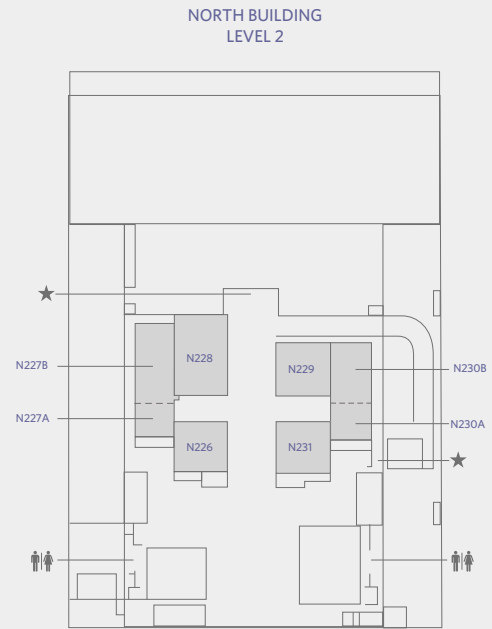

FLOOR PLAN
North Building