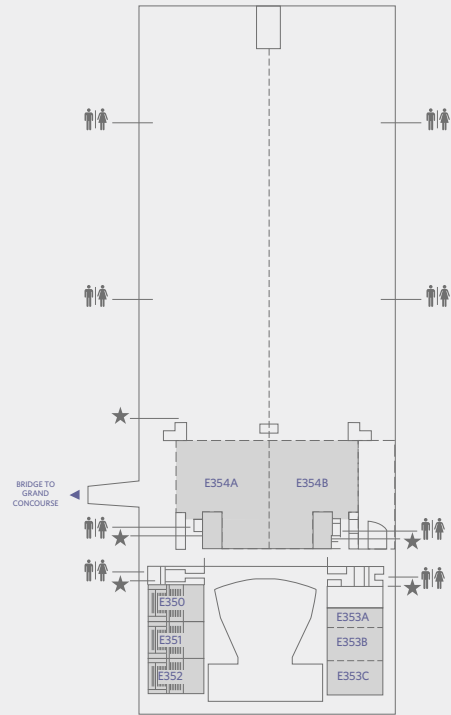

LAKESIDE CENTER LEVEL 3