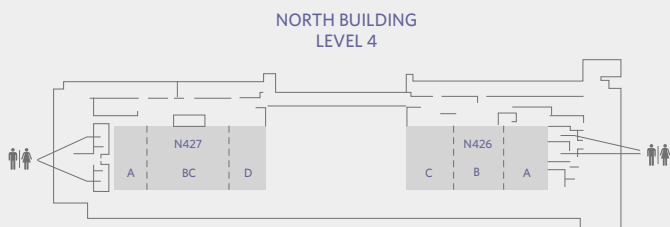

FLOOR PLAN  
McCormick Place Convention Center

HYATT REGENCY McCORMICK PLACE  
 2233 South Dr. Martin Luther King Jr. Drive  
 Chicago, IL 60616, USA  
 T +1 312 567 1234  
 F +1 312 528 4189  
 mccormickplace.regency.hyatt.com

FLOOR PLAN  
 South Building

SOUTH BUILDING LEVEL 1

SOUTH BUILDING LEVEL 4

SOUTH BUILDING LEVEL 5

HYATT REGENCY McCORMICK PLACE  
2233 South Dr. Martin Luther King Jr. Drive  
Chicago, IL 60616, USA  
T +1 312 567 1234  
F +1 312 528 4189  
mccormickplace.regency.hyatt.com

FLOOR PLAN  
North Building

HYATT REGENCY McCORMICK PLACE  
 2233 South Dr. Martin Luther King Jr. Drive  
 Chicago, IL 60616, USA  
 T +1 312 567 1234  
 F +1 312 528 4189  
 mccormickplace.regency.hyatt.com

**FLOOR PLAN**  
 Lakeside Center

LAKESIDE CENTER LEVEL 2

LAKESIDE CENTER LEVEL 3

LAKESIDE CENTER LEVEL 4

HYATT REGENCY McCORMICK PLACE  
2233 South Dr. Martin Luther King Jr. Drive  
Chicago, IL 60616, USA  
T +1 312 567 1234  
F +1 312 528 4189  
mccormickplace.regency.hyatt.com