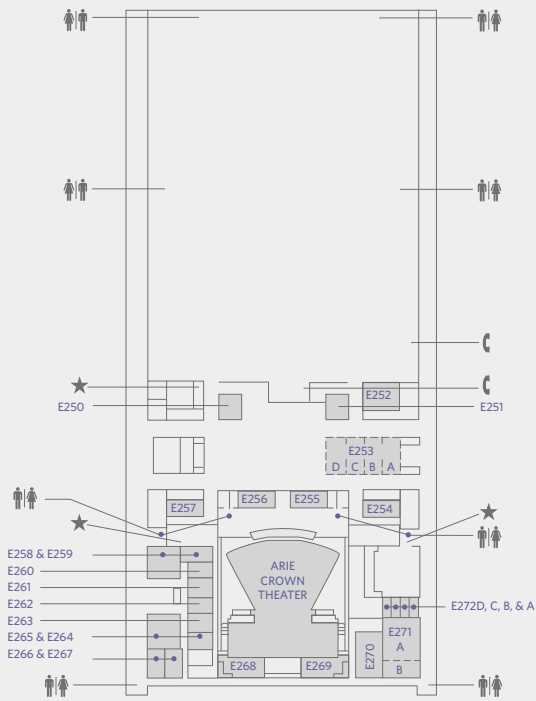

FLOOR PLAN
Lakeside Center

LAKESIDE CENTER LEVEL 2