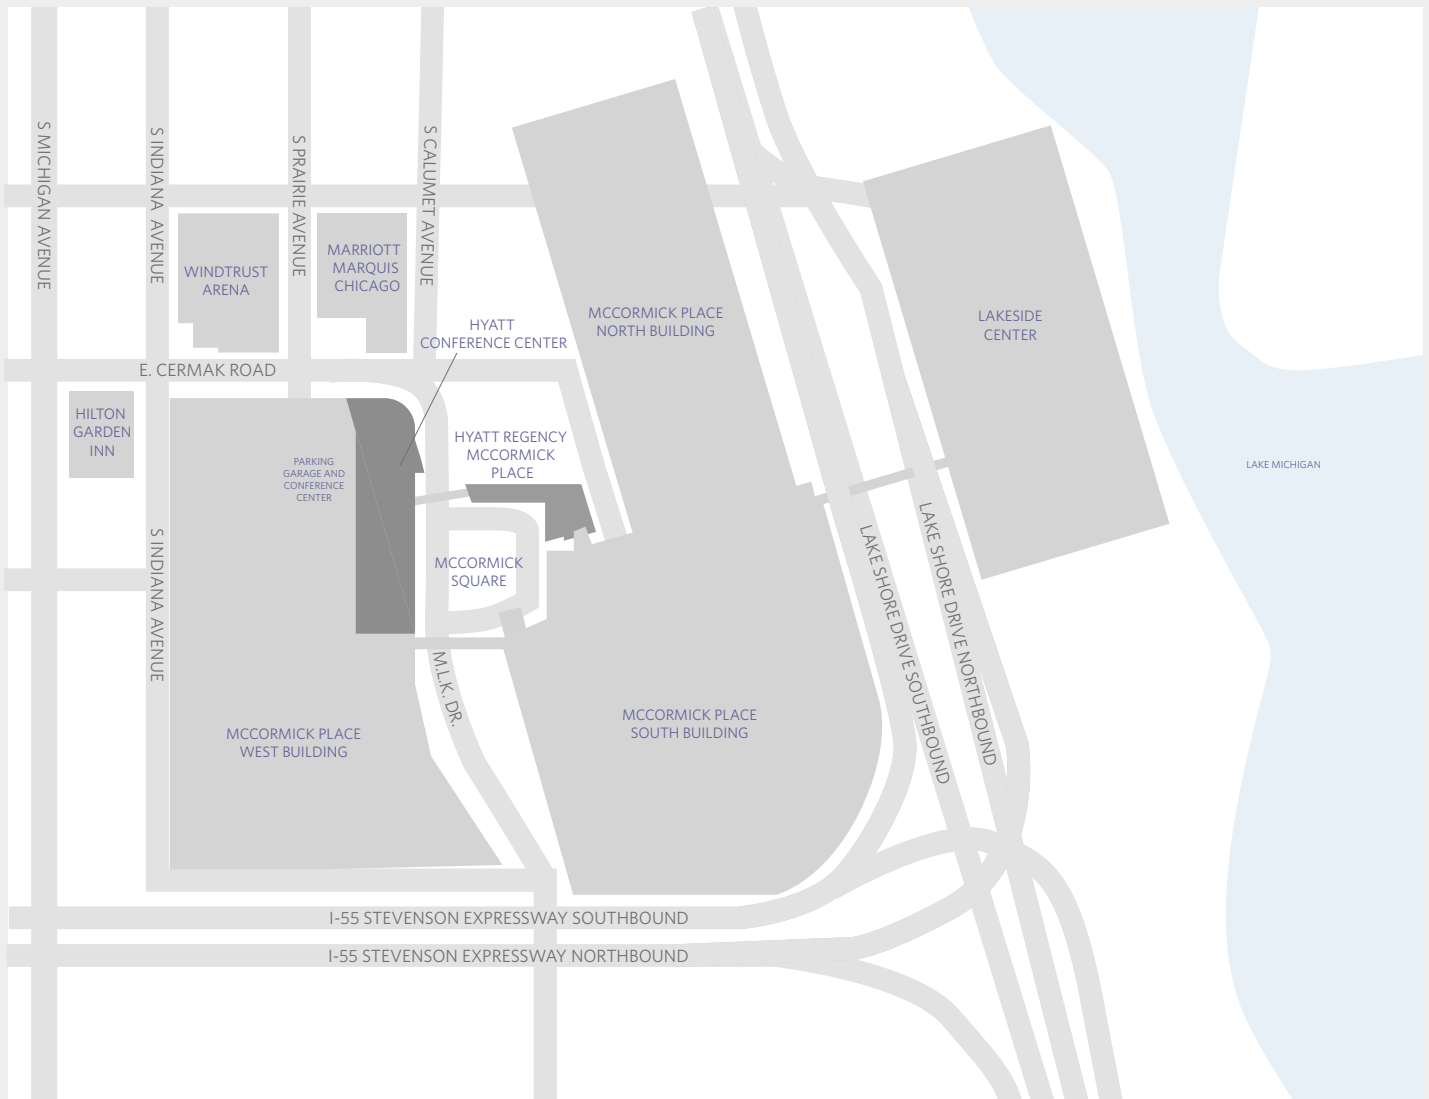

FLOOR PLAN
McCormick Place Convention Center