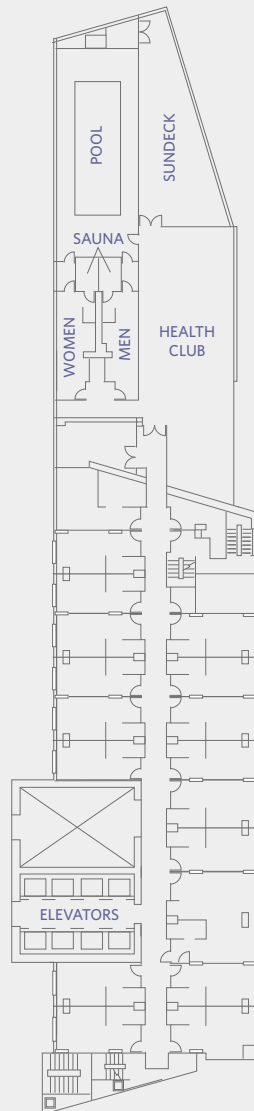

HYATT REGENCY McCORMICK PLACE  
 2233 South Dr. Martin Luther King Jr. Drive  
 Chicago, IL 60616, USA  
 T +1 312 567 1234  
 F +1 312 528 4189  
 mccormickplace.regency.hyatt.com

**FLOOR PLAN**  
 Hyatt Regency / McCormick Place First Floor

HYATT REGENCY McCORMICK PLACE  
 2233 South Dr. Martin Luther King Jr. Drive  
 Chicago, IL 60616, USA  
 T +1 312 567 1234  
 F +1 312 528 4189  
 mccormickplace.regency.hyatt.com

**FLOOR PLAN**  
 Second and Third Floors

FOURTH FLOOR (HEALTH CLUB & POOL)

HYATT REGENCY McCORMICK PLACE  
 2233 South Dr. Martin Luther King Jr. Drive  
 Chicago, IL 60616, USA  
 T +1 312 567 1234  
 F +1 312 528 4189  
 mccormickplace.regency.hyatt.com