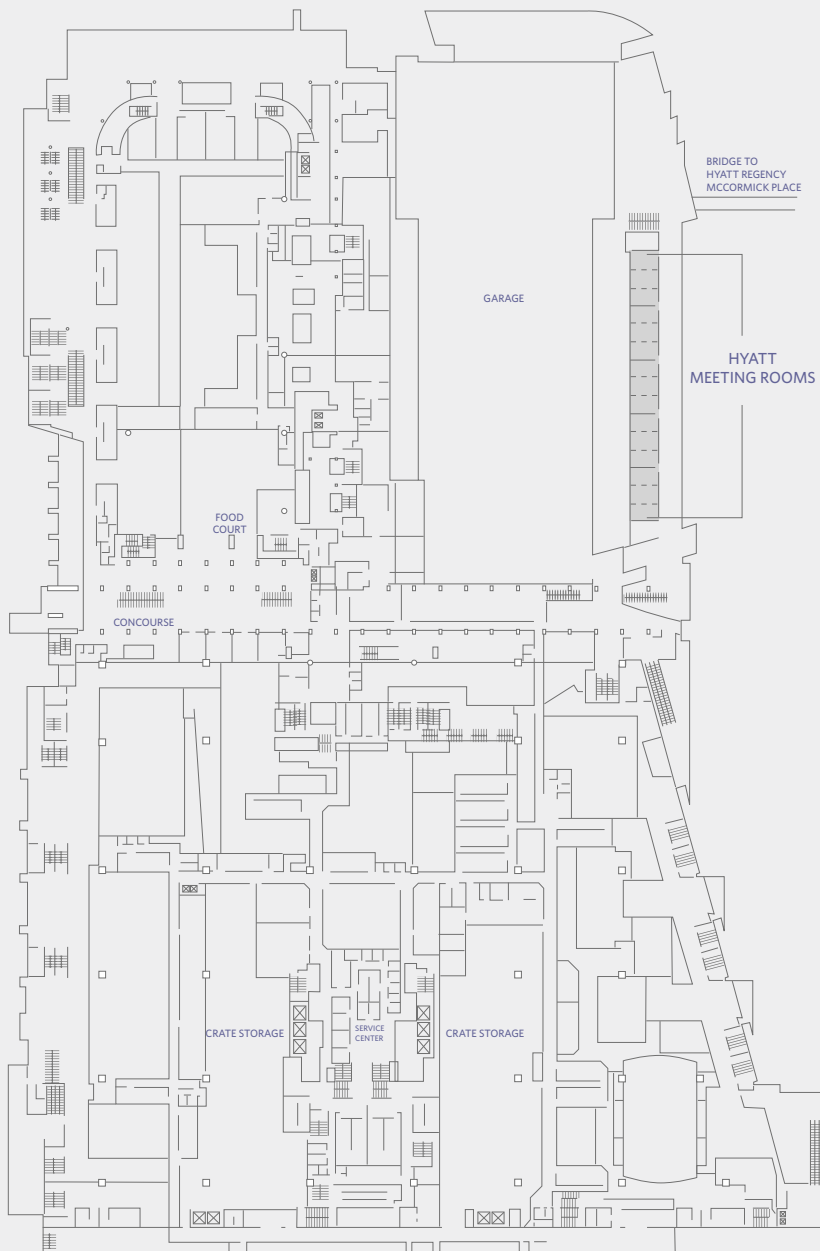

FLOOR PLAN
West Building—Level Two