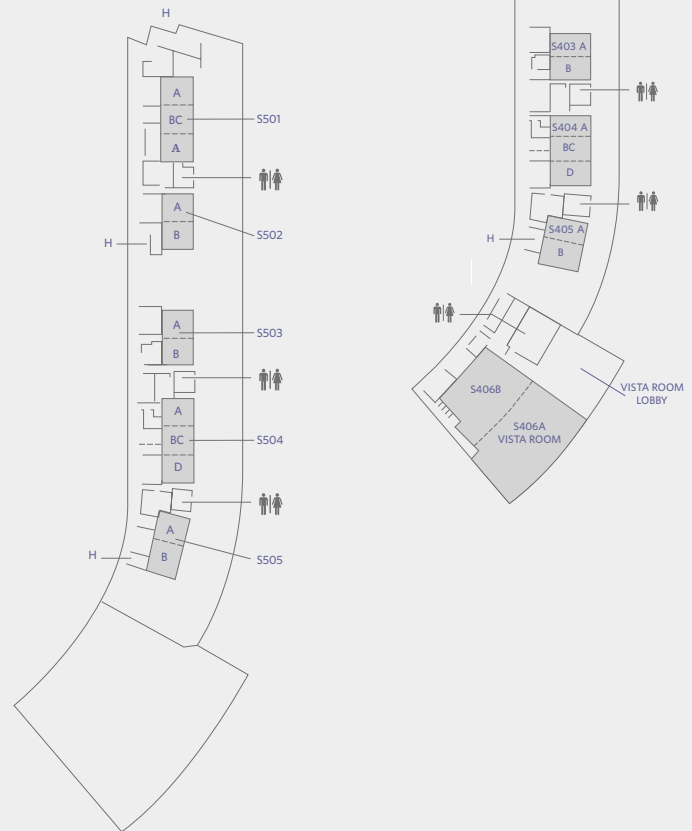

FLOOR PLAN  
 South Building

SOUTH BUILDING LEVEL 1

SOUTH BUILDING LEVEL 4

SOUTH BUILDING LEVEL 5

HYATT REGENCY McCORMICK PLACE  
2233 South Dr. Martin Luther King Jr. Drive  
Chicago, IL 60616, USA  
T +1 312 567 1234  
F +1 312 528 4189  
mccormickplace.regency.hyatt.com

FLOOR PLAN  
West Building— Level Four and Level Five

LEVEL 4

LEVEL 5 OUTDOOR TERRACE